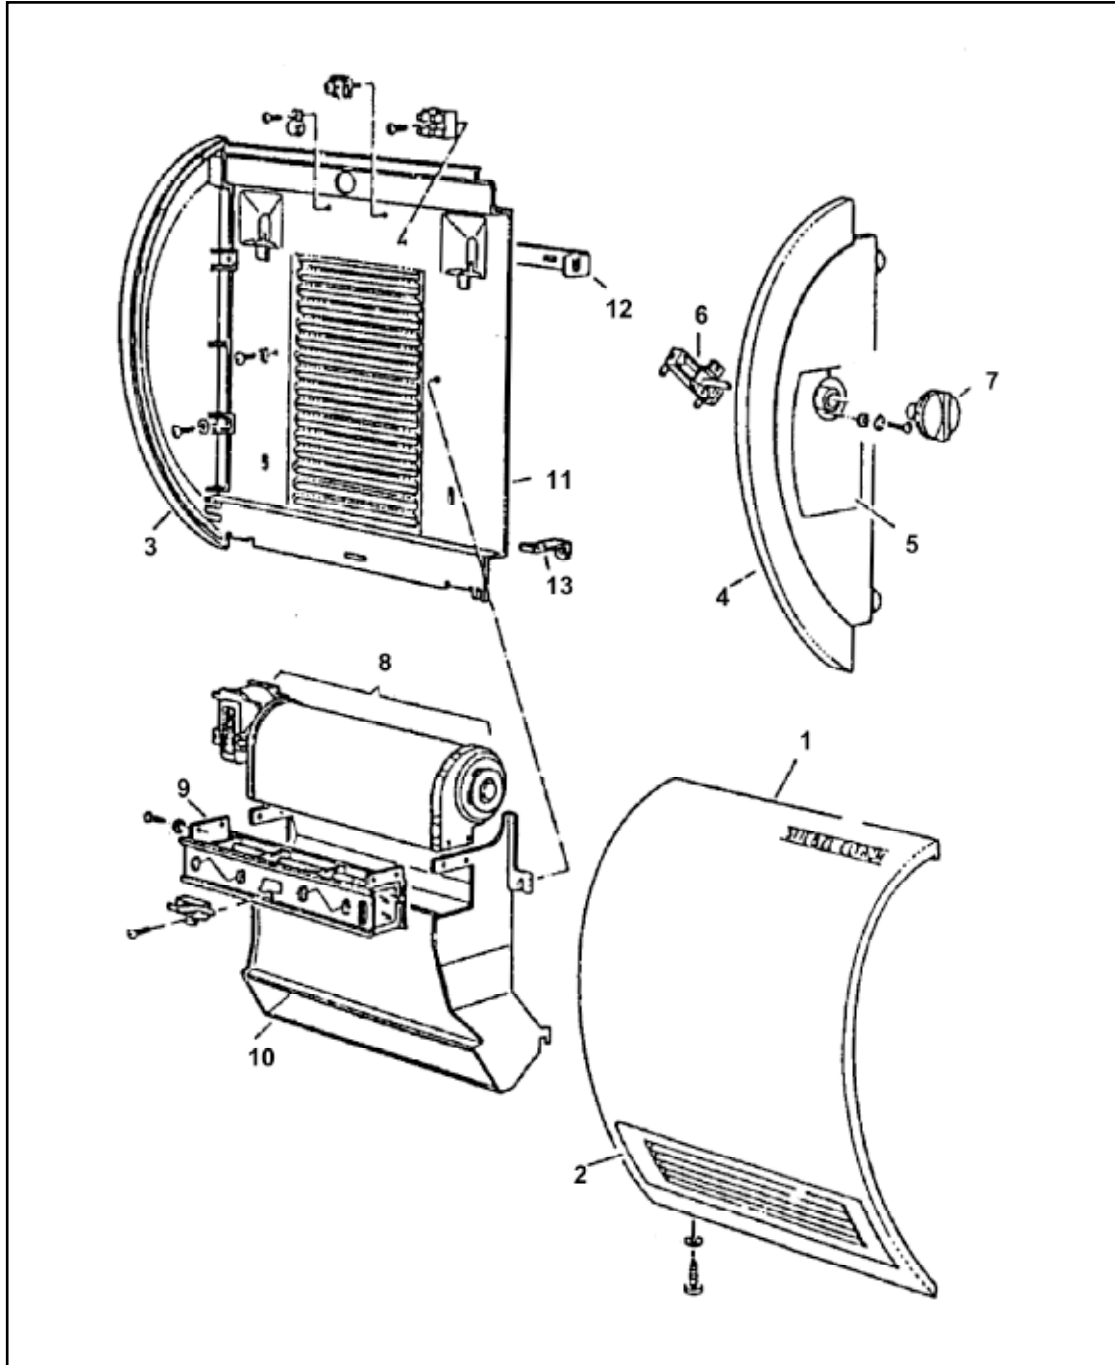

Spare Parts List

Effective August 1, 2021

STIEBEL ELTRON

Simply the Best

CK / CKT Electric Heaters

No.	Part No.	Description
1	145513	Front panel
2	137343	Air outlet grill, black
3	164746	Side panel, left, white plastic
4	164735	Side panel, right, white plastic
5	136058	Side panel insert, CK only
6	137419	Thermostat
7	139319	Thermostat knob
8	164758	Fan 120 V, complete unit
8	164751	Fan 208 / 240 V, complete unit
9	164759	Heating element, 120 V, 1500 W
9	164752	Heating element, 208 - 240 V, 1500 / 2000 W
10	147952	Air duct, galvanized sheet metal
11	164750	Back wall, galvanized sheet metal
12	033448	Wall mounting bracket
13	136996	Wall angle

CKT Electric Heaters

No.	Part No.	Description
	290683	Side panel, right
	136059	Side panel insert
	139318	Timer switch knob
	250373	Timer switch

Sunwarmth™ CIR Infrared Heaters

No.	Part No.	Description
	BHSG	Infrared Heater Grill
	LGHS1520	CIR Lamp, 120 V, 1500 W, Indoor
	LGHS1524	CIR Lamp, 120 V, 1500 W, Outdoor
	LGHS2024	CIR Lamp, 240 V, 2000 W, Outdoor

Spare Parts List

Effective August 1, 2021

STIEBEL ELTRON

Simply the Best

CK / CKT Electric Heaters

rev.4.2022