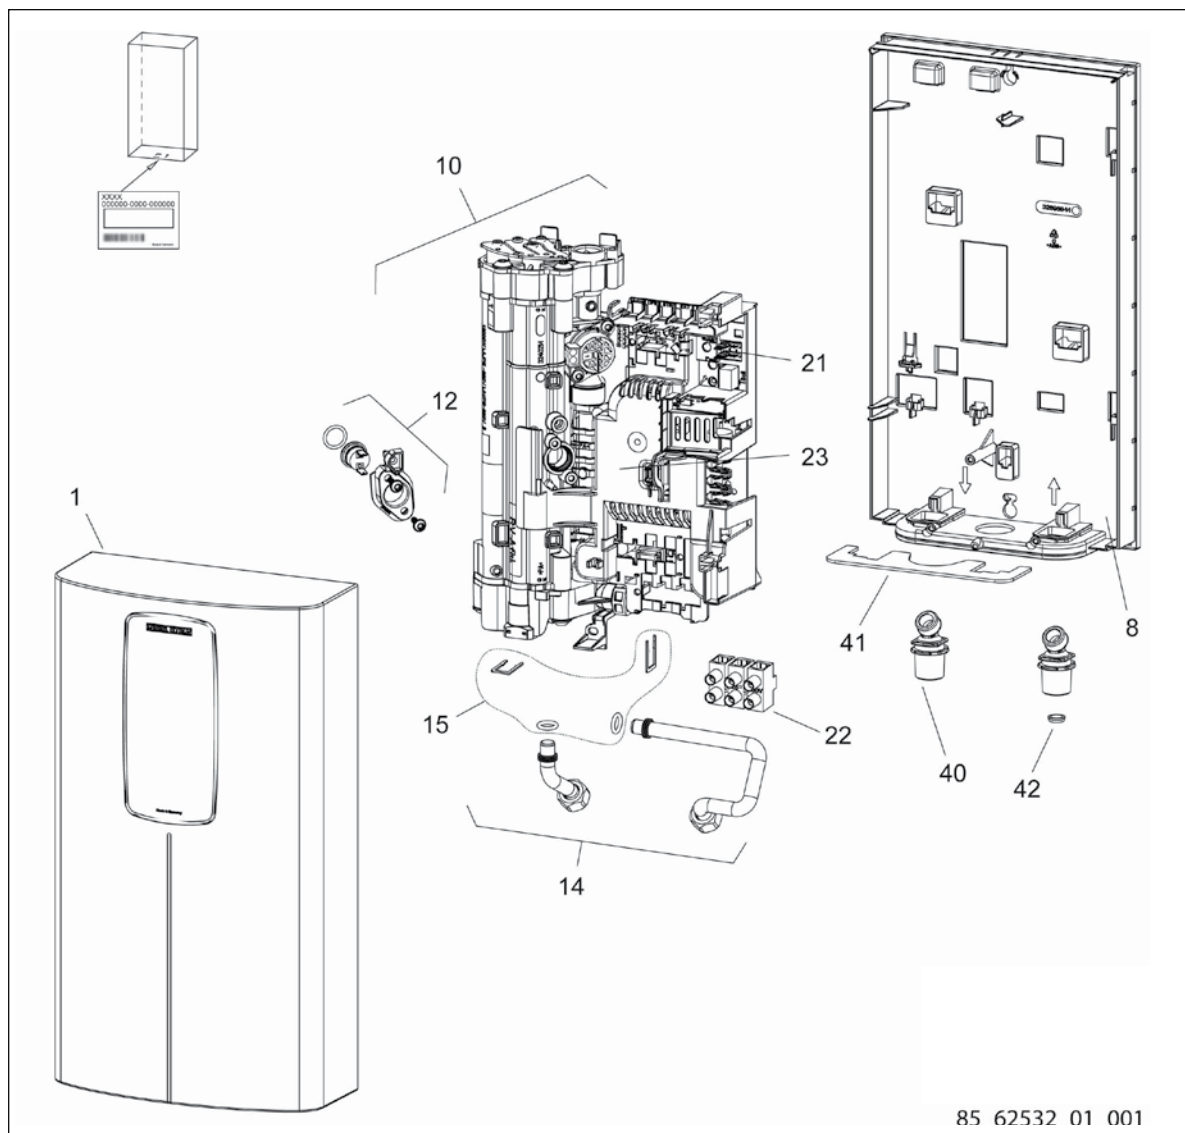

Spare Parts List & Diagram - DHC Trend

No.	Spare part	DHC 3/3.5-1 Trend	DHC 4/6-2 Trend	DHC 8/10-2 Trend	DHC 12/15-2 Trend
1	Housing (front)	348147	348147	348147	348147
8	Housing (back)	348143	348143	348143	348143
10	Function module	348150	348151	348152	348153
12	Self-resetting high limit safety cut-out, Klixon	340529	340529	340529	340529
14	Pipe elbow set	340542	340542	340542	340542
15	Pipe elbow connection set (includes clips and gaskets)	320540	320540	320540	320540
21	Jumper plug (red)	283455	283455	283455	283455
22	Wiring block	326655	326655	326655	326655
23	Electronics cover	344146	344146	344146	344146
40	Water connection fittings (2) - 1/2" NPT / G3/8"	326589	326589	326589	326589
41	Locking sheet	326234	326234	326234	326234
42	Filter screen	275981	275981	275981	275981