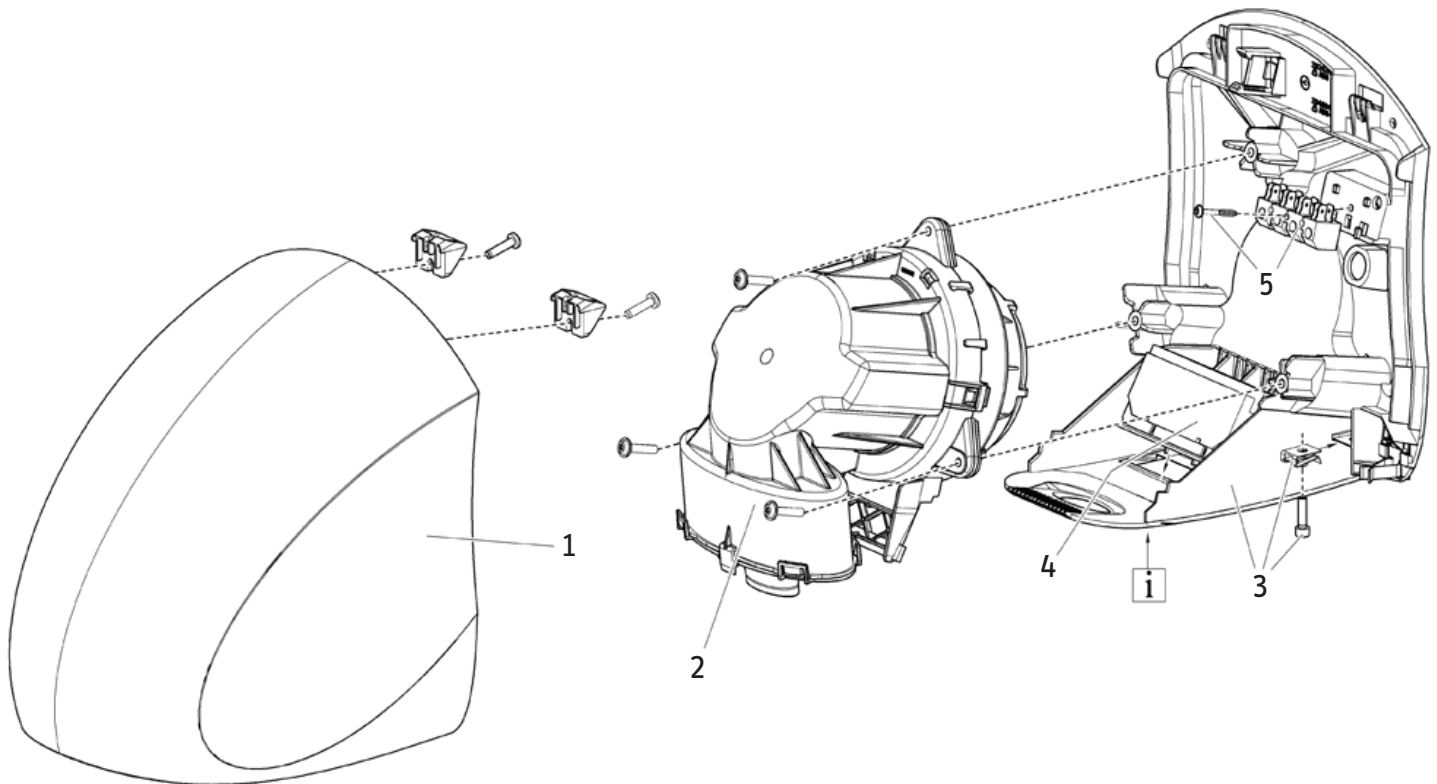

## Galaxy™ Series Hand Dryers

No.	Part No.	Description
1	152570	Front casing, white plastic
10	166163	Fan, 120 V, black plastic, TRC
10	166162	Fan, 208 - 240 V, black plastic, TRC
10	149828	Fan, 120 V, steel housing, EBM
10	149827	Fan, 208 - 240 V, steel housing, EBM
13	149831	Air duct
15	149830	Capacitor, 120 V
15	051011	Capacitor, 208 - 240 V, steel blower
20	149835	Infrared electronic control, 120 V, steel blower
20	170188	Infrared electronic control, 120 V, plastic blower
20	149834	Infrared electronic control, 208 - 240 V, steel blower
20	170189	Infrared electronic control, 208 - 240 V, plastic blower
30	149833	Heating element, 120 V
30	149840	Heating element, 208 - 240 V
40	057684	Wiring block
50	152571	Back housing, white plastic
52	149837	Slide lock
	152257	Torx wrench

rev. 4-2022

Ultronic™ Series Hand Dryers

No.	Part No.	Description
1	296790	Front cover, chrome
1	296791	Front cover, white
2	295347	Fan 120 V, 60 Hz
2	295348	Fan, 208 - 240 V, 60 Hz
3	296793	Rear panel assembly
4	295267	Electrical assembly, 120 V
4	295268	Electrical assembly, 240 V
5	296794	Terminal block

Galaxy™ Series Hand Dryers Full-size Parts Diagram