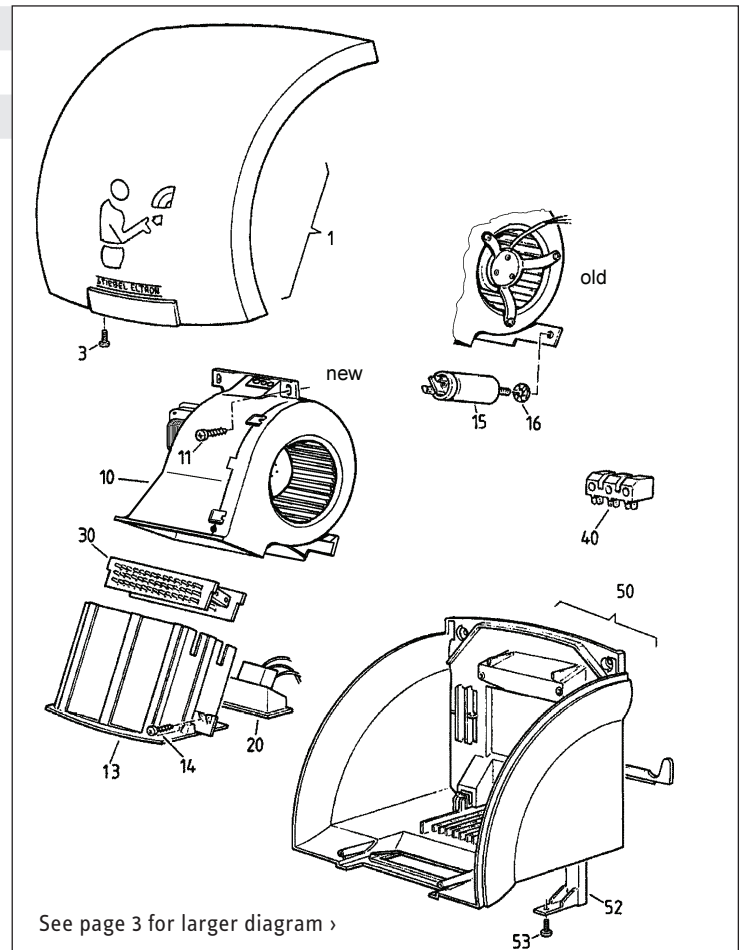

## Galaxy™ Series Hand Dryers

No.	Part No.	Description
1	152570	Front casing, white plastic
10	166163	Fan, 120 V, black plastic, TRC
10	166162	Fan, 208 - 240 V, black plastic, TRC
10	149828	Fan, 120 V, steel housing, EBM
10	149827	Fan, 208 - 240 V, steel housing, EBM
13	149831	Air duct
15	149830	Capacitor, 120 V
15	051011	Capacitor, 208 - 240 V, steel blower
20	149835	Infrared electronic control, 120 V, steel blower
20	170188	Infrared electronic control, 120 V, plastic blower
20	149834	Infrared electronic control, 208 - 240 V, steel blower
20	170189	Infrared electronic control, 208 - 240 V, plastic blower
30	149833	Heating element, 120 V
30	149840	Heating element, 208 - 240 V
40	057684	Wiring block
50	152571	Back housing, white plastic
52	149837	Slide lock
	152257	Torx wrench

rev. 4-2022

Ultronic™ Series Hand Dryers

No.	Part No.	Description
1	296790	Front cover, chrome
1	296791	Front cover, white
2	295347	Fan 120 V, 60 Hz
2	295348	Fan, 208 - 240 V, 60 Hz
3	296793	Rear panel assembly
4	295267	Electrical assembly, 120 V
4	295268	Electrical assembly, 240 V
5	296794	Terminal block

Galaxy™ Series Hand Dryers Full-size Parts Diagram