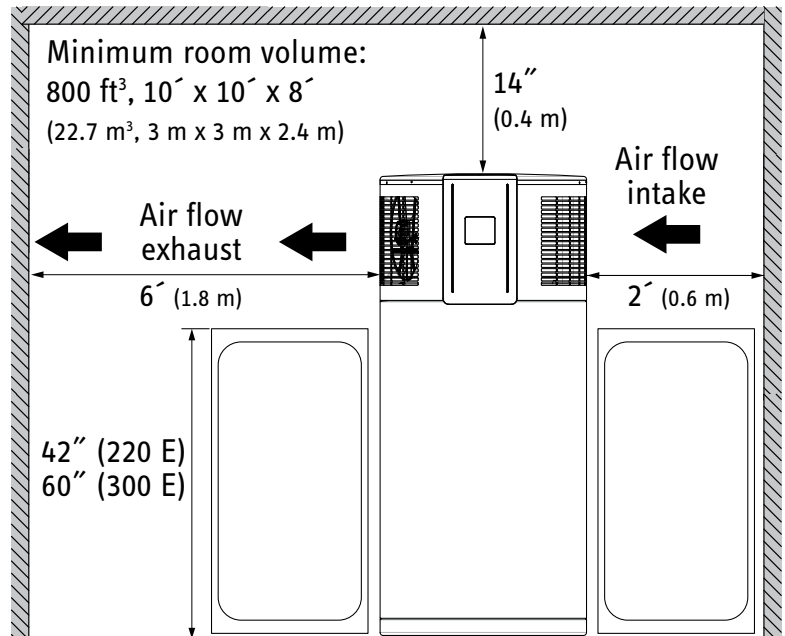

TECHNICAL SERVICE BULLETIN

Required Installation Information: Room Dimensions and Clearances

- ▶ Do not install in a room with less than 800 cubic feet of total volume (for example: 10 ft. x 10 ft. x 8 ft.).
- ▶ Do not install with the air **exhaust** pointing at a wall or any surface closer than 6 feet away.
- ▶ Do not install with the air **intake** pointing to a wall or any surface closer than 2 feet away.

Failure to follow installation instructions will void the factory warranty.

Acceptable positioning, vent parallel to a wall:

Acceptable positioning, vent parallel to a wall in a corner:

See installation manual for complete details.