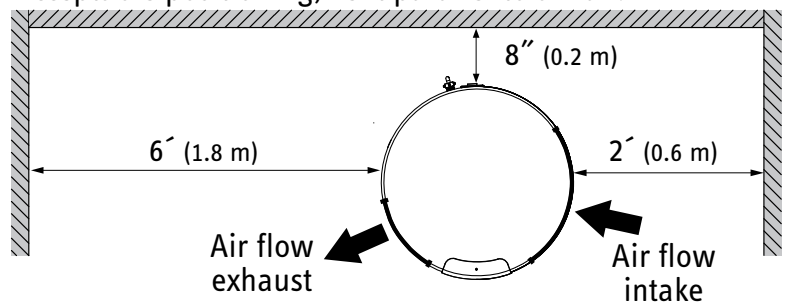

TECHNICAL SERVICE BULLETIN

Required Installation Information: Room Dimensions and Clearances

- ▶ Do not install in a room with less than 800 cubic feet of total volume (for example: 10 ft. x 10 ft. x 8 ft.).
- ▶ Do not install with the air **exhaust** pointing at a wall or any surface closer than 6 feet away.
- ▶ Do not install with the air **intake** pointing to a wall or any surface closer than 2 feet away.

Failure to follow installation instructions will void the factory warranty.

Acceptable positioning, vent parallel to a wall:

Acceptable positioning, vent parallel to a wall in a corner:

See installation manual for complete details.