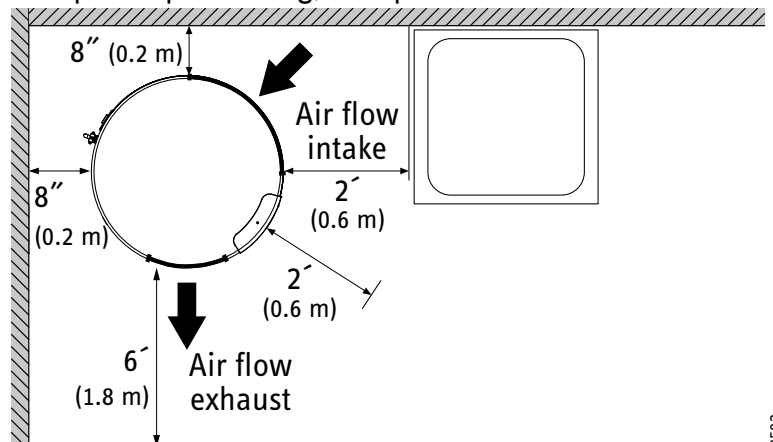

TECHNICAL SERVICE BULLETIN

Required Installation Information: Room Dimensions and Clearances

- ▶ Do not install in a room with less than 800 cubic feet of total volume (for example: 10 ft. x 10 ft. x 8 ft.).
- ▶ Do not install with the air **exhaust** pointing at a wall or any surface closer than 6 feet away.
- ▶ Do not install with the air **intake** pointing to a wall or any surface closer than 2 feet away.

Failure to follow installation instructions will void the factory warranty.

Acceptable positioning, vent parallel to a wall:

Acceptable positioning, vent parallel to a wall in a corner:

See installation manual for complete details.